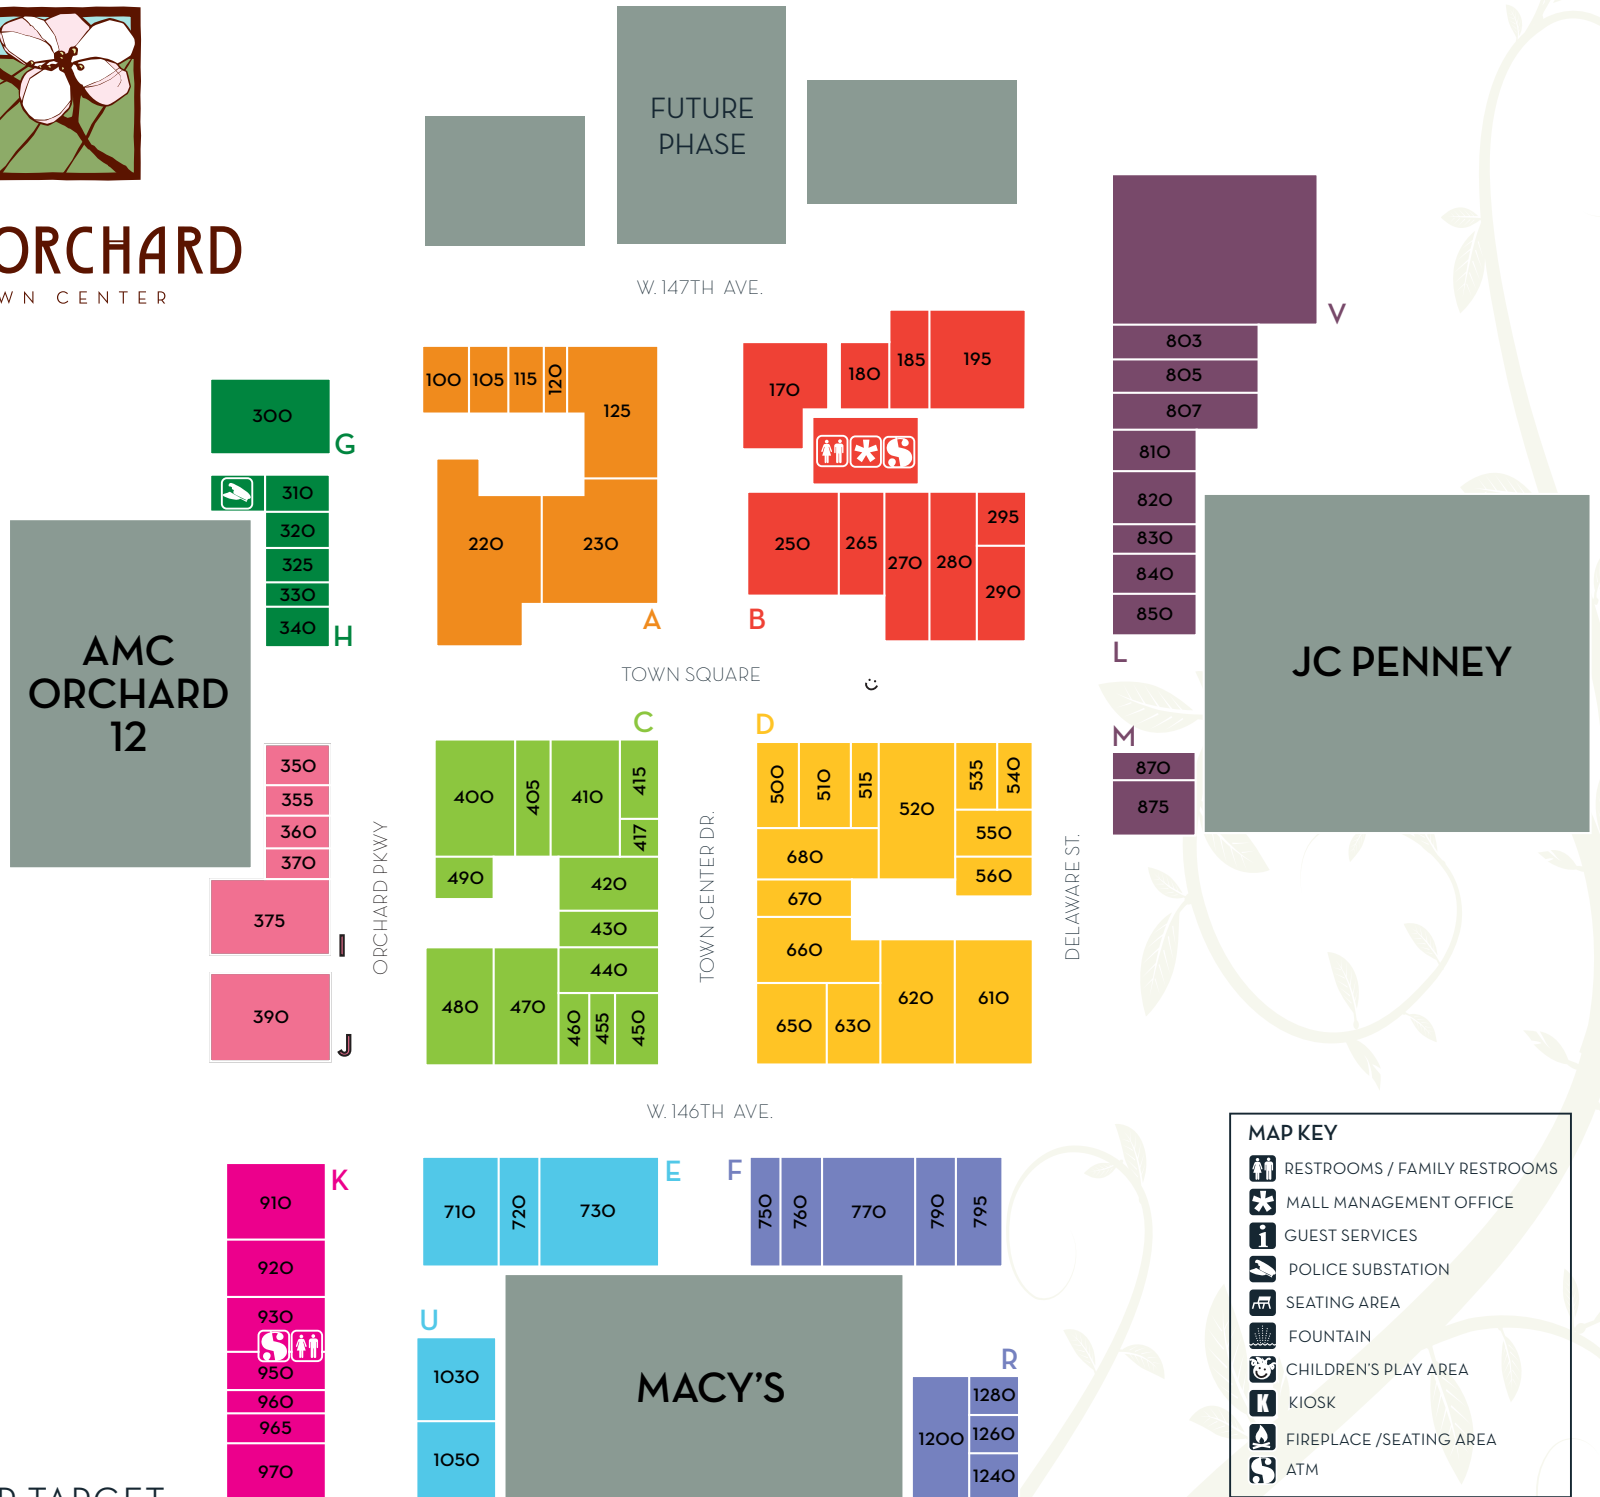

THE ORCHARD

TOWN CENTER

MAP KEY

- RESTROOMS / FAMILY RESTROOMS
- MALL MANAGEMENT OFFICE
- GUEST SERVICES
- POLICE SUBSTATION
- SEATING AREA
- FOUNTAIN
- CHILDREN'S PLAY AREA
- KIOSK
- FIREPLACE /SEATING AREA
- ATM

SUPER TARGET

DEPARTMENT STORES

- AMC ORCHARD 12
- JC PENNEY
- MACY'S

WOMENS APPAREL & ACCESSORIES

- B290 AEROPOSTALE
- C400 AMERICAN EAGLE OUTFITTERS
- D620 CACIQUE
- D650 CHICO'S (COMING SOON)
- F795 CHRISTOPHER & BANKS
- F790 C.J. BANKS
- I350 CLAIRE'S
- D680 DELIA'S (COMING SOON)
- K910 EDDIE BAUER
- D510 FINISH LINE
- A220 FOREVER 21 (COMING SPRING '08)
- D620 LANE BRYANT
- L830 MOTHERHOOD MATERNITY
- B270 PAC SUN
- F760 PARTY CLOZ & BRIDAL
- D520 TILLY'S
- C430 TORRID
- E730 VICTORIA'S SECRET
- C420 WHITE HOUSE/BLACK MARKET (COMING SOON)
- B265 ZUMIEZ

HEALTH, BEAUTY & SERVICES

- E720 BATH & BODY WORKS
- C415 BODY SHOP, THE
- H430 GNC
- C440 LENS CRAFTERS
- I360 ORIENTAL BACK RUB
- C460 ORIGINS

SPECIALTY, PHONES, ELECTRONICS

- U1050 AT&T
- K920 ASIAN GIFTS
- H420 COLORADO BEAR FACTORY
- A100 SELECT COMFORT
- K970 VERIZON WIRELESS

PERIMETER SHOPS, RESTAURANTS & SERVICES

- FAMOUS FOOTWEAR (FALL '09)
- MIMI'S CAFÉ
- OFF BROADWAY SHOE WAREHOUSE (FALL '09)
- QWEST
- RED ROBIN
- ROSS (FALL '09)
- STAPLES (FALL '08)
- STARBUCKS
- SUPER TARGET